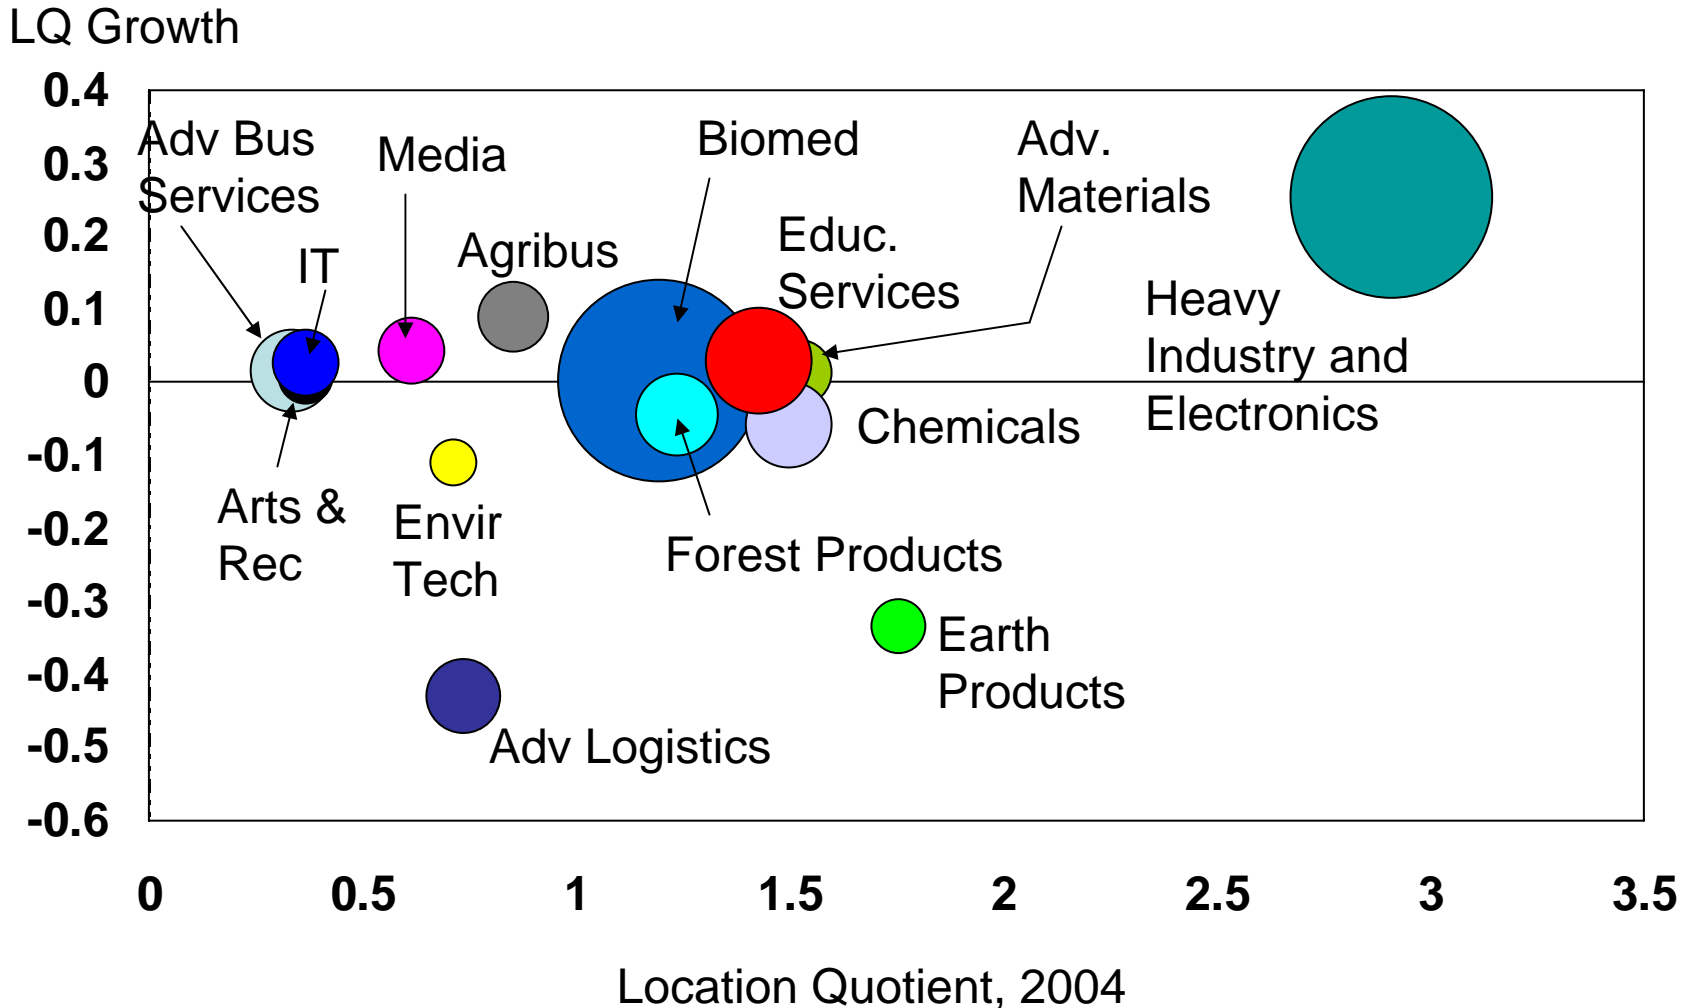

Employment Shares, 2004

Employment Shares, 2004, continued

Employment Shares, 2004, continued

Employment Shares, 2004, continued

Indiana Growth Regions

Pct. of Workforce in Production/Transp Occupations

Employment Has Fallen Since the mid-1990's

Total Covered Employment, Eastern Indiana

Shift Share Analysis of Employment

Job Loss 1994-2004 = -12,366

If we had grown at US average = 21,120

Job losses due to our industry mix = -5,554

Loss of market share of existing base = -27,720

Clusters and Competitiveness

- Industry Cluster – a collection of industries that share products, technology or expertise
- Measuring concentration – the Location Quotient
- $LQ = 1$ means an industry or cluster is no more or no less concentrated than the national average

Eastern Indiana Industry Clusters

Employment Analysis

The Fayette County Economy

- 13,042 workers in 117 industries
- 11,084 households
- Average income per household: \$54,385
- Largest employers are manufacturing, health care and government