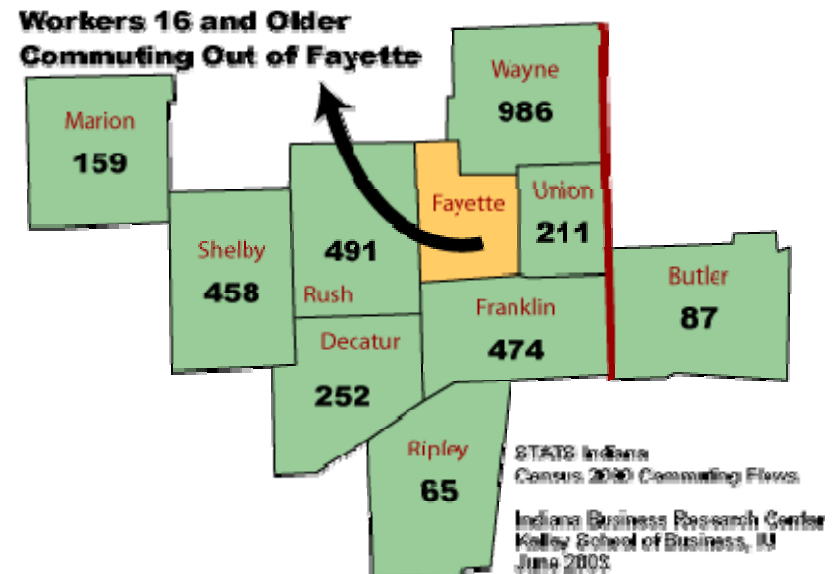

The Eastern Indiana Economy

- 9 counties, 2,977 sq. miles, 350,000 people
- 186,000 people working in 302 different industries
- Economy dominated by manufacturing
- Only region in Indiana to suffer population loss since 1990

Clusters and Competitiveness

- Industry Cluster – a collection of industries that share products, technology or expertise
- Measuring concentration – the Location Quotient
- $LQ = 1$ means an industry or cluster is no more or no less concentrated than the national average

Eastern Indiana Industry Clusters

Employment Analysis

The Fayette County Economy

- 13,042 workers in 117 industries
- 11,084 households
- Average income per household: \$54,385
- Largest employers are manufacturing, health care and government

Cross-Commuting is Significant

Fayette County Employment Analysis

Average Annual Pay, Selected Clusters, 2001

Cluster Detail: Heavy Industry

Fayette County Total: 3,790 jobs

- Motor vehicle parts
- Industrial blowers
- Tool and die
- Machine shops