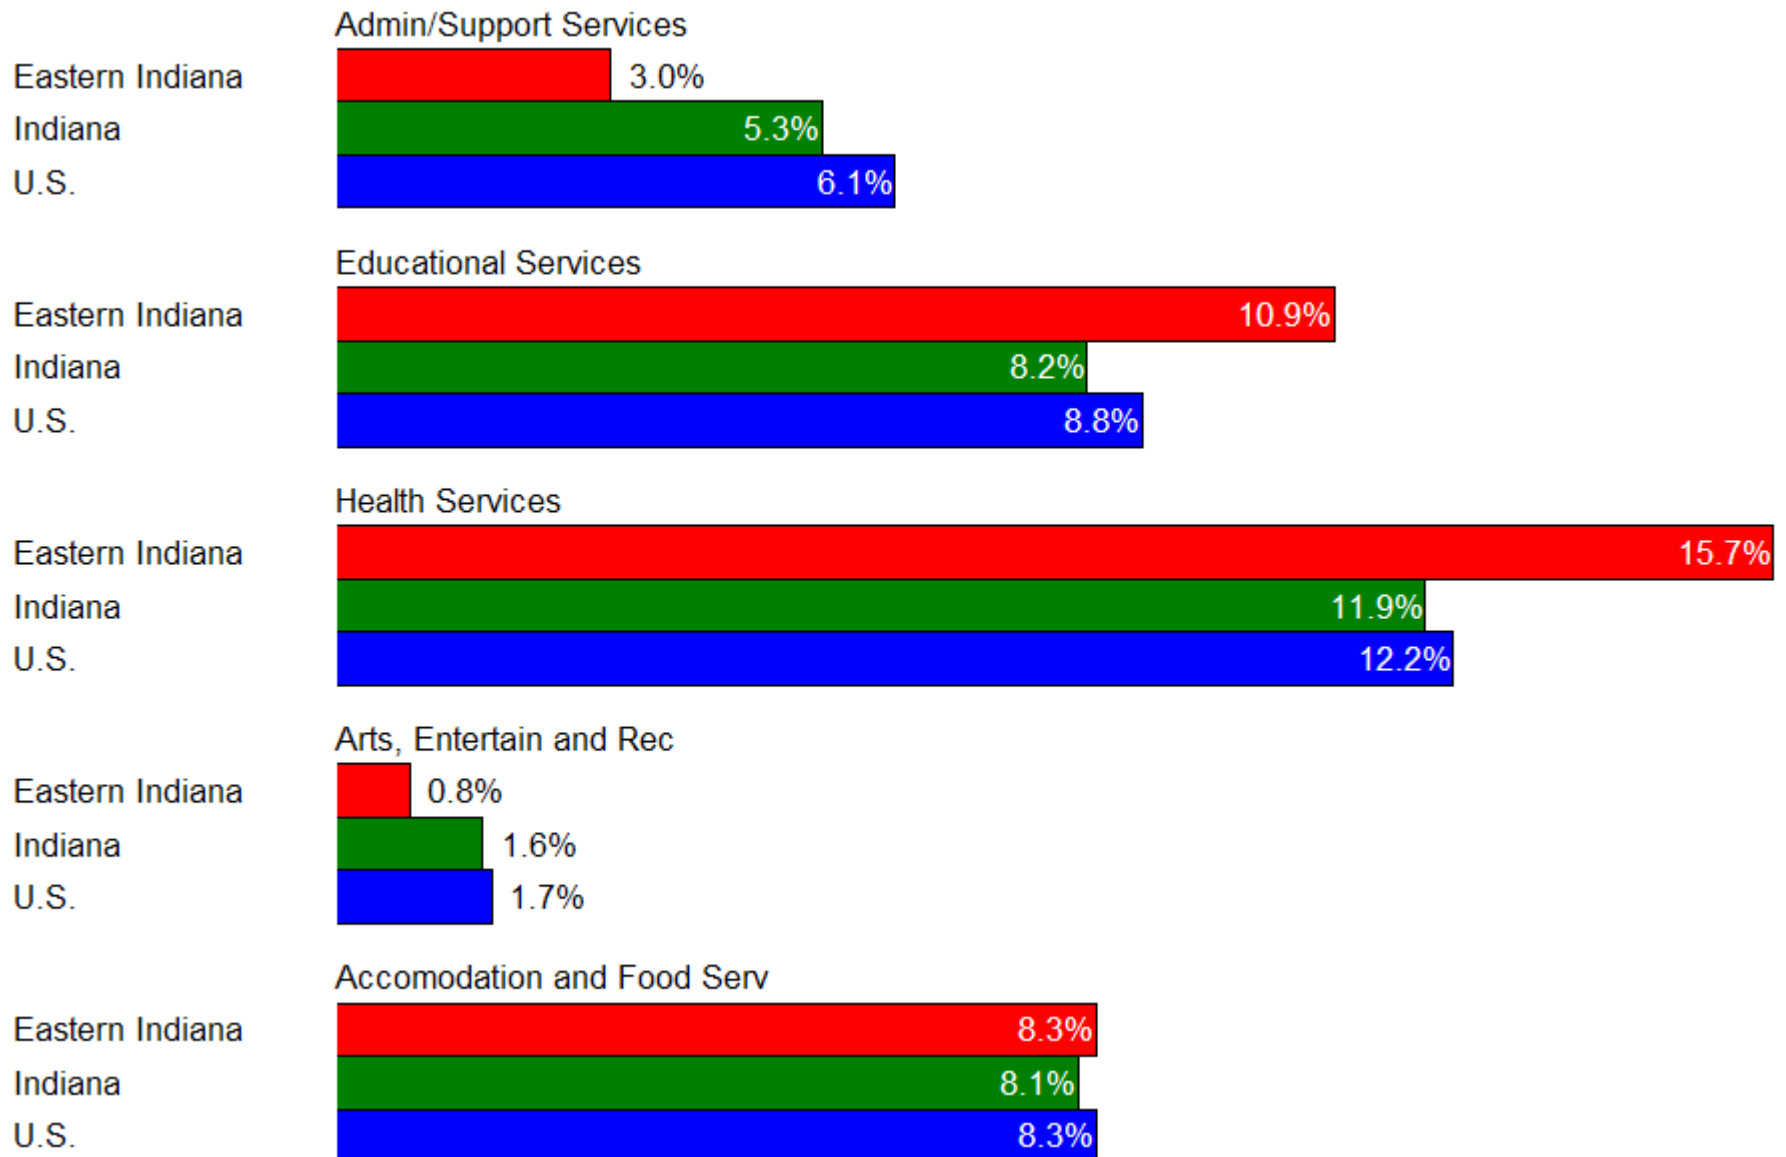

Eastern Indiana Strategic Skills Initiative

The Fayette County Economy A Competitive Analysis

Prepared by: Patrick M. Barkey
Bureau of Business Research
Ball State University

Map of Workforce Regions

Balance of State Workforce Regions
 Note: Marion County is a separate WSA

The Eastern Indiana Economy

- 9 counties, 2,977 sq. miles, 350,000 people
- 186,000 people working in 302 different industries
- Economy dominated by manufacturing
- Only region in Indiana to suffer population loss since 1990

Employment Shares, 2004

Employment Shares, 2004, continued

Employment Shares, 2004, continued

Employment Shares, 2004, continued

Indiana Growth Regions

Pct. of Workforce in Production/Transp Occupations

Employment Has Fallen Since the mid-1990's