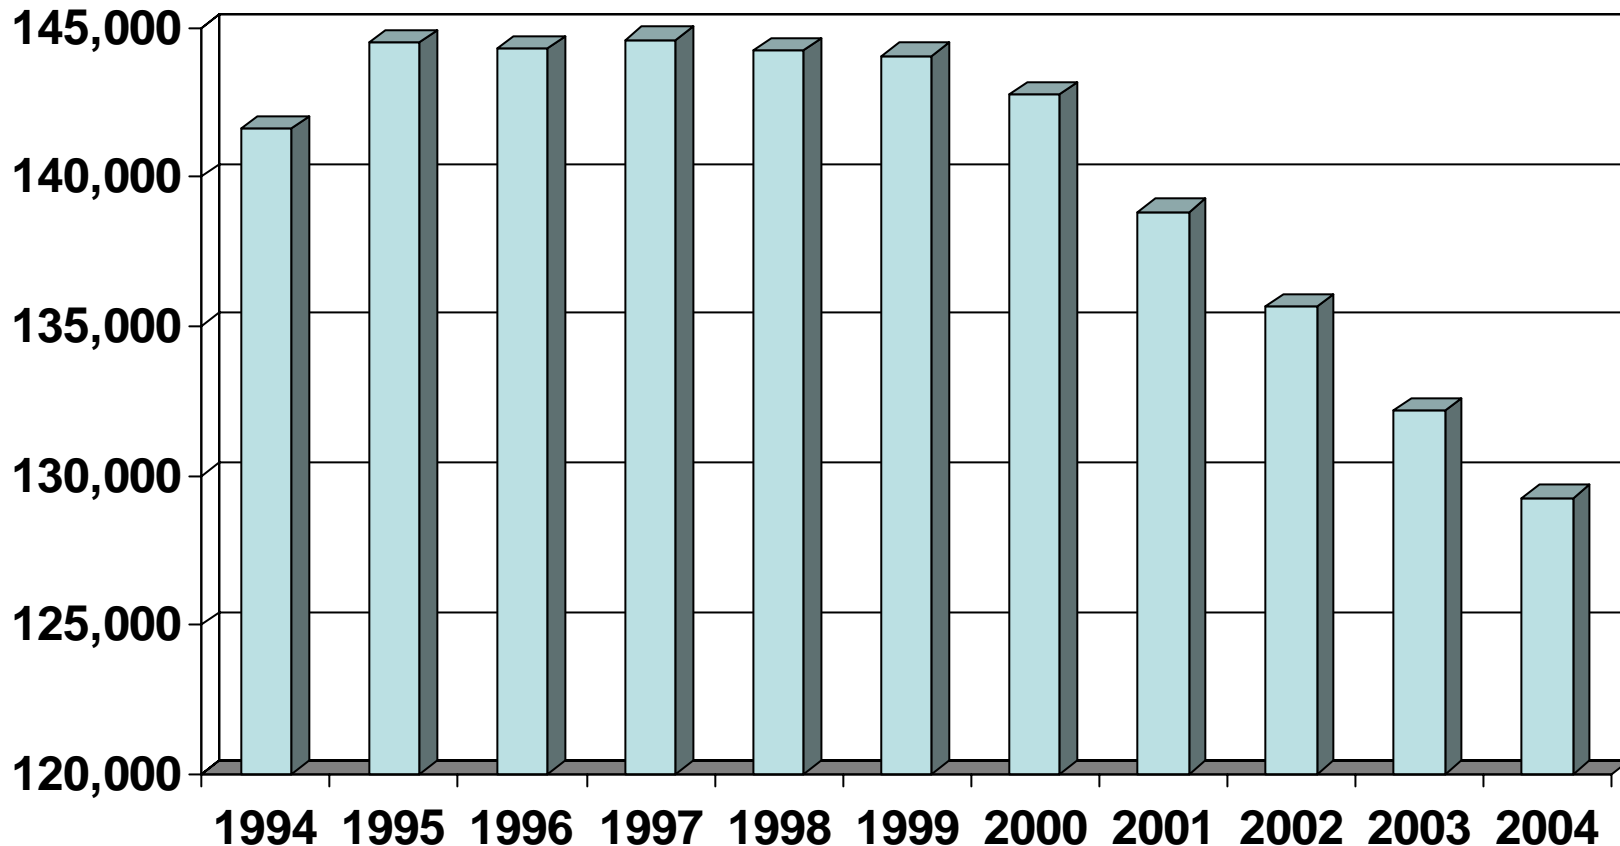

The Eastern Indiana Economy

- 9 counties, 2,977 sq. miles, 350,000 people
- 186,000 people working in 302 different industries
- Economy dominated by manufacturing
- Only region in Indiana to suffer population loss since 1990

Employment Shares, 2004

Employment Shares, 2004, continued

Employment Shares, 2004, continued

Employment Shares, 2004, continued

Indiana Growth Regions

Pct. of Workforce in Production/Transp Occupations

Employment Has Fallen Since the mid-1990's

Total Covered Employment, Eastern Indiana

Shift Share Analysis of Employment

Job Loss 1994-2004 = -12,366

If we had grown at US average = 21,120

Job losses due to our industry mix = -5,554

Loss of market share of existing base = -27,720