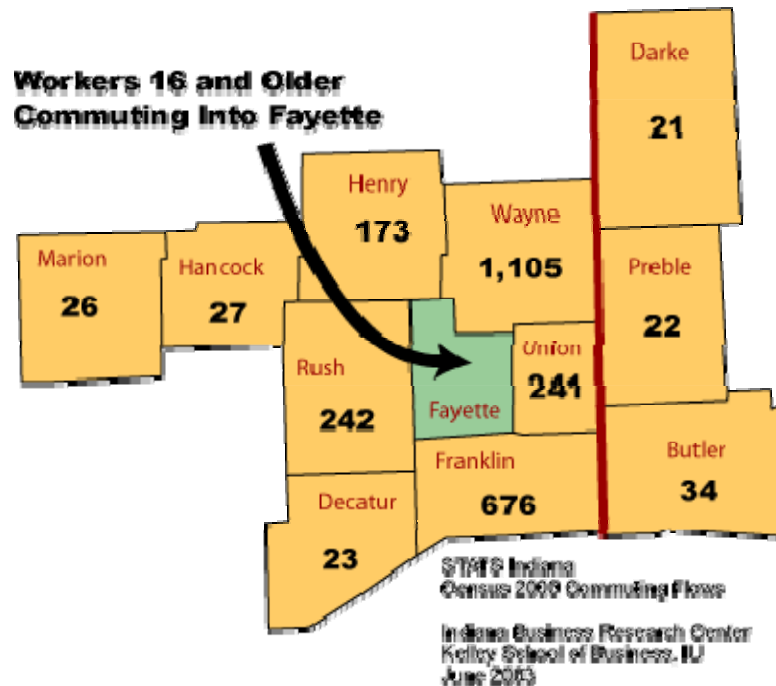

The Eastern Indiana Economy

- 9 counties, 2,977 sq. miles, 350,000 people
- 186,000 people working in 302 different industries
- Economy dominated by manufacturing
- Only region in Indiana to suffer population loss since 1990

Clusters and Competitiveness

- Industry Cluster – a collection of industries that share products, technology or expertise
- Measuring concentration – the Location Quotient
- $LQ = 1$ means an industry or cluster is no more or no less concentrated than the national average

Eastern Indiana Industry Clusters

Employment Analysis

The Fayette County Economy

- 13,042 workers in 117 industries
- 11,084 households
- Average income per household: \$54,385
- Largest employers are manufacturing, health care and government

Cross-Commuting is Significant

Fayette County Employment Analysis

Average Annual Pay, Selected Clusters, 2001

Cluster Detail: Heavy Industry

Fayette County Total: 3,790 jobs

- Motor vehicle parts
- Industrial blowers
- Tool and die
- Machine shops