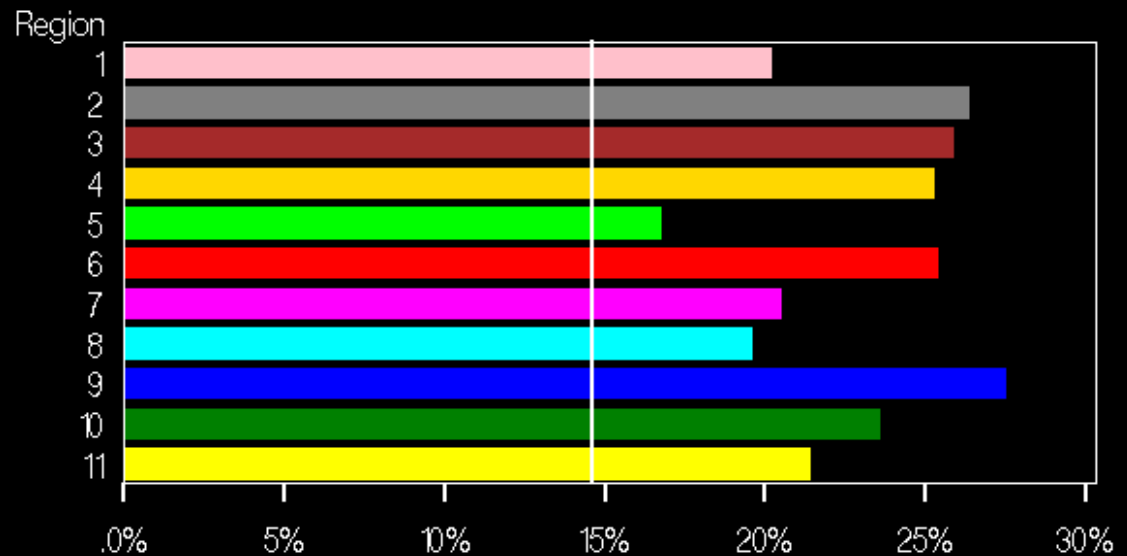

The Eastern Indiana Economy

- 9 counties, 2,977 sq. miles, 350,000 people
- 186,000 people working in 302 different industries
- Economy dominated by manufacturing
- Only region in Indiana to suffer population loss since 1990

Employment Shares, 2004

Employment Shares, 2004, continued

Employment Shares, 2004, continued

Employment Shares, 2004, continued

Indiana Growth Regions

Pct. of Workforce in Production/Transp Occupations

Employment Has Fallen Since the mid-1990's

Total Covered Employment, Eastern Indiana

Shift Share Analysis of Employment

Job Loss 1994-2004 = -12,366

If we had grown at US average = 21,120

Job losses due to our industry mix = -5,554

Loss of market share of existing base = -27,720