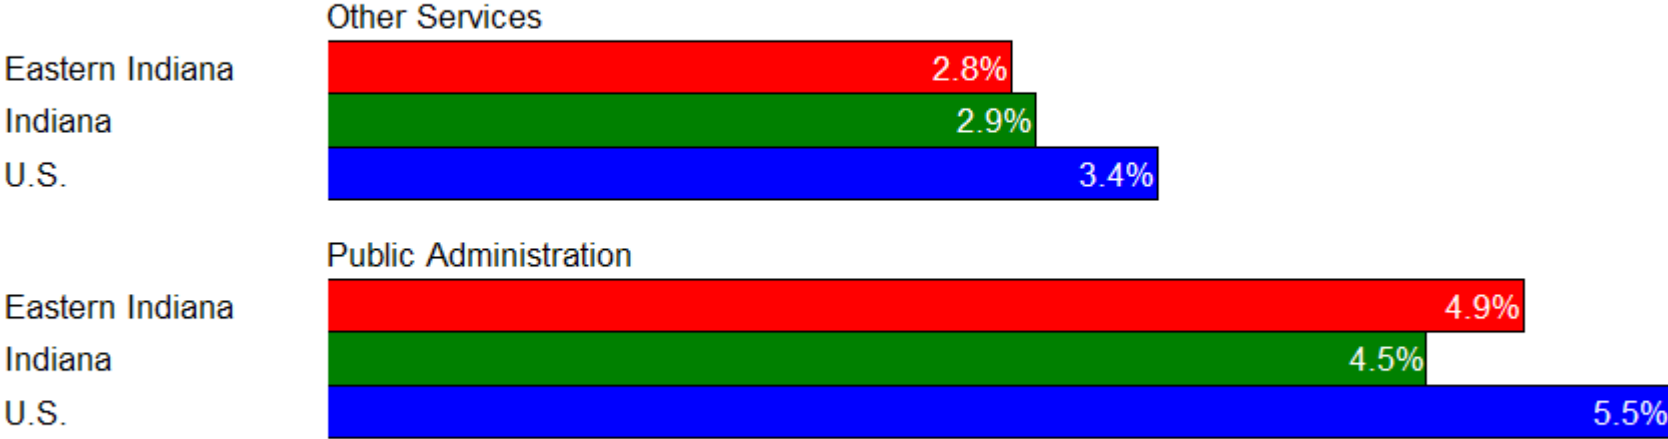

The Eastern Indiana Economy

- 9 counties, 2,977 sq. miles, 350,000 people
- 186,000 people working in 302 different industries
- Economy dominated by manufacturing
- Only region in Indiana to suffer population loss since 1990

Employment Shares, 2004

Employment Shares, 2004, continued

Employment Shares, 2004, continued

Employment Shares, 2004, continued

Indiana Growth Regions

Pct. of Workforce in Production/Transp Occupations

Employment Has Fallen Since the mid-1990's