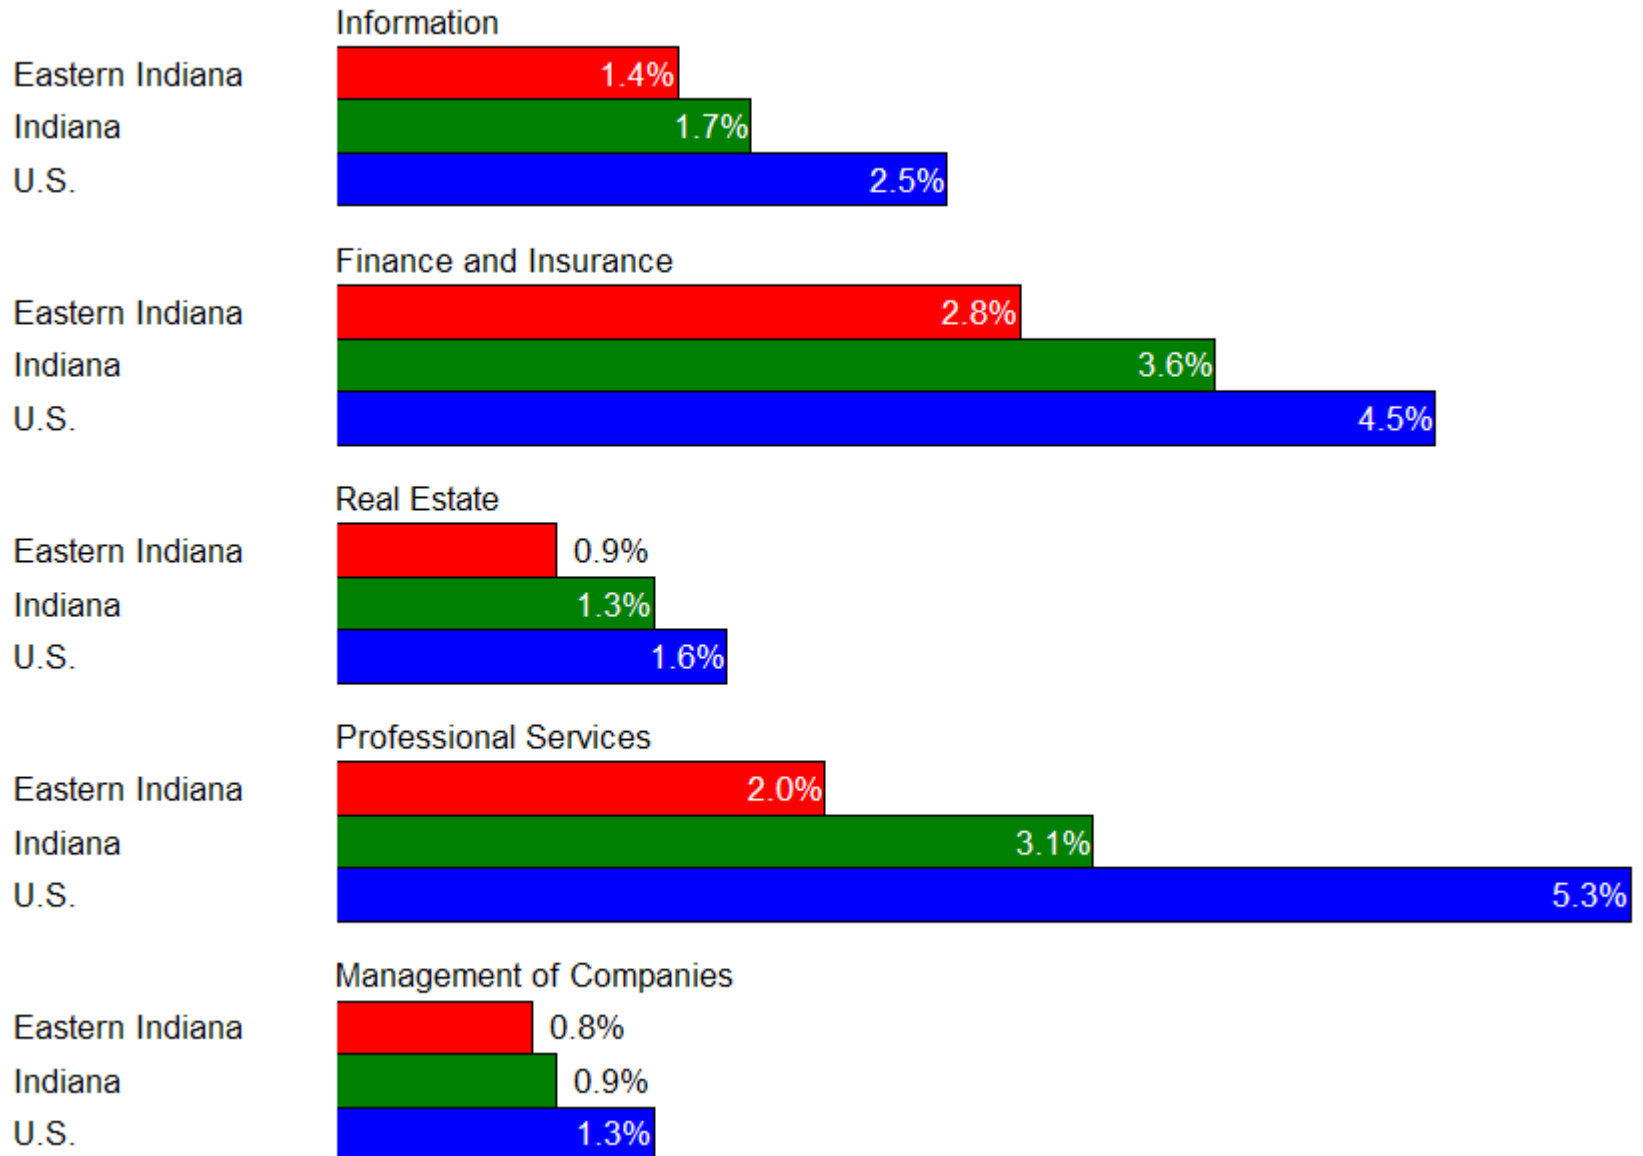

Employment Shares, 2004, continued