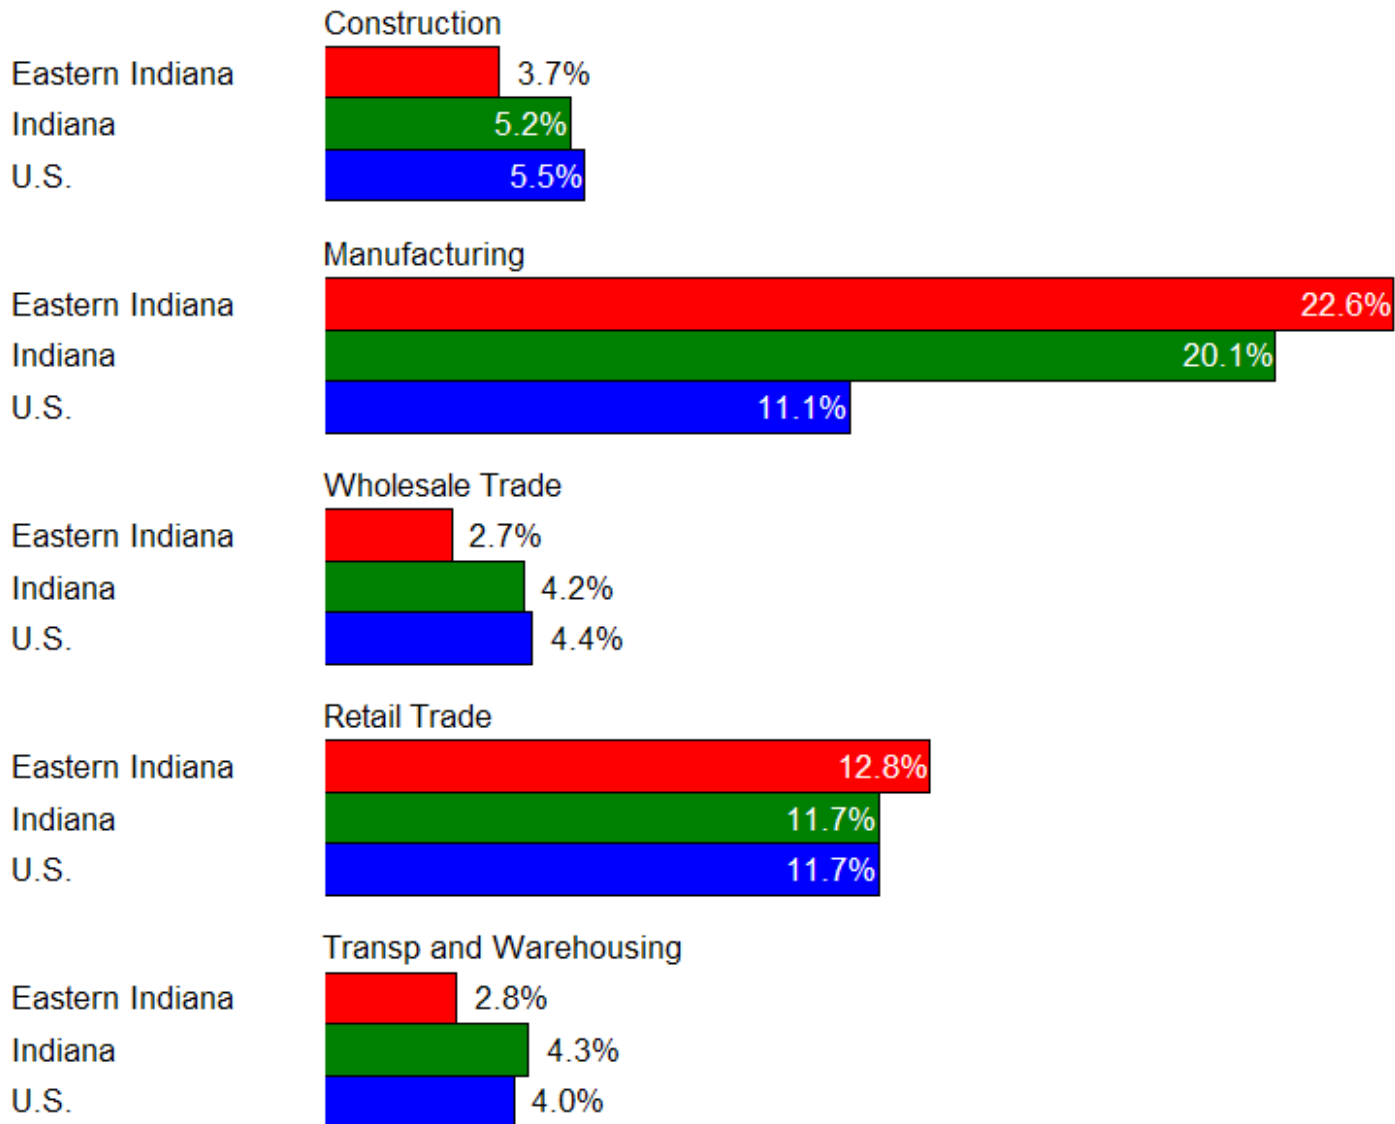

Eastern Indiana Strategic Skills Initiative

The Fayette County Economy A Competitive Analysis

Prepared by: Patrick M. Barkey
Bureau of Business Research
Ball State University

Map of Workforce Regions

Balance of State Workforce Regions
 Note: Marion County is a separate WSA

The Eastern Indiana Economy

- 9 counties, 2,977 sq. miles, 350,000 people
- 186,000 people working in 302 different industries
- Economy dominated by manufacturing
- Only region in Indiana to suffer population loss since 1990

Employment Shares, 2004

Employment Shares, 2004, continued

Employment Shares, 2004, continued

Employment Shares, 2004, continued

Indiana Growth Regions

Pct. of Workforce in Production/Transp Occupations

Employment Has Fallen Since the mid-1990's