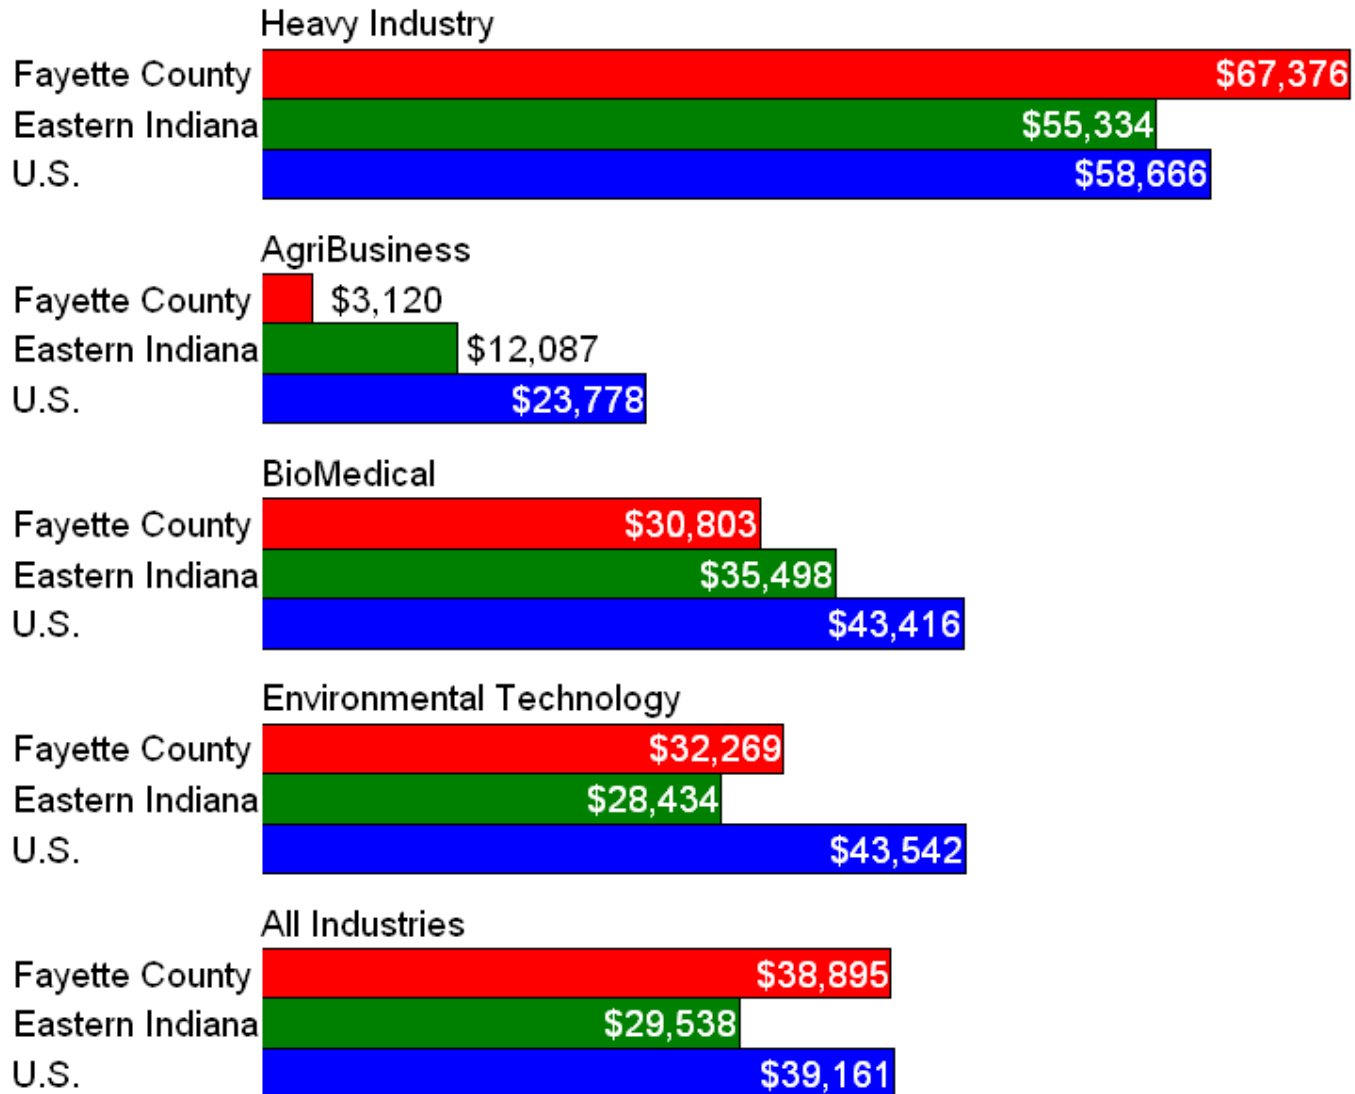

The Eastern Indiana Economy

- 9 counties, 2,977 sq. miles, 350,000 people
- 186,000 people working in 302 different industries
- Economy dominated by manufacturing
- Only region in Indiana to suffer population loss since 1990

Clusters and Competitiveness

- Industry Cluster – a collection of industries that share products, technology or expertise
- Measuring concentration – the Location Quotient
- $LQ = 1$ means an industry or cluster is no more or no less concentrated than the national average

Eastern Indiana Industry Clusters

Employment Analysis

The Fayette County Economy

- 13,042 workers in 117 industries
- 11,084 households
- Average income per household: \$54,385
- Largest employers are manufacturing, health care and government

Cross-Commuting is Significant

Fayette County Employment Analysis

Average Annual Pay, Selected Clusters, 2001

Cluster Detail: Heavy Industry

Fayette County Total: 3,790 jobs

- Motor vehicle parts
- Industrial blowers
- Tool and die
- Machine shops