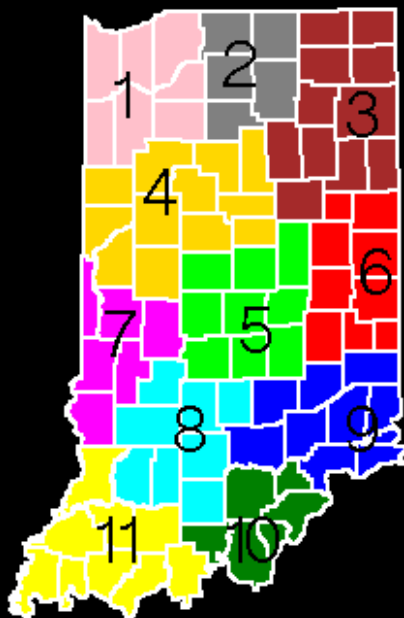

Eastern Indiana Strategic Skills Initiative

The Fayette County Economy A Competitive Analysis

Prepared by: Patrick M. Barkey
Bureau of Business Research
Ball State University

Map of Workforce Regions

Balance of State Workforce Regions
 Note: Marion County is a separate WSA

The Eastern Indiana Economy

- 9 counties, 2,977 sq. miles, 350,000 people
- 186,000 people working in 302 different industries
- Economy dominated by manufacturing
- Only region in Indiana to suffer population loss since 1990

Employment Shares, 2004

Employment Shares, 2004, continued

Employment Shares, 2004, continued

Employment Shares, 2004, continued

Indiana Growth Regions

Pct. of Workforce in Production/Transp Occupations

Employment Has Fallen Since the mid-1990's

Clusters and Competitiveness

- Industry Cluster – a collection of industries that share products, technology or expertise
- Measuring concentration – the Location Quotient
- $LQ = 1$ means an industry or cluster is no more or no less concentrated than the national average