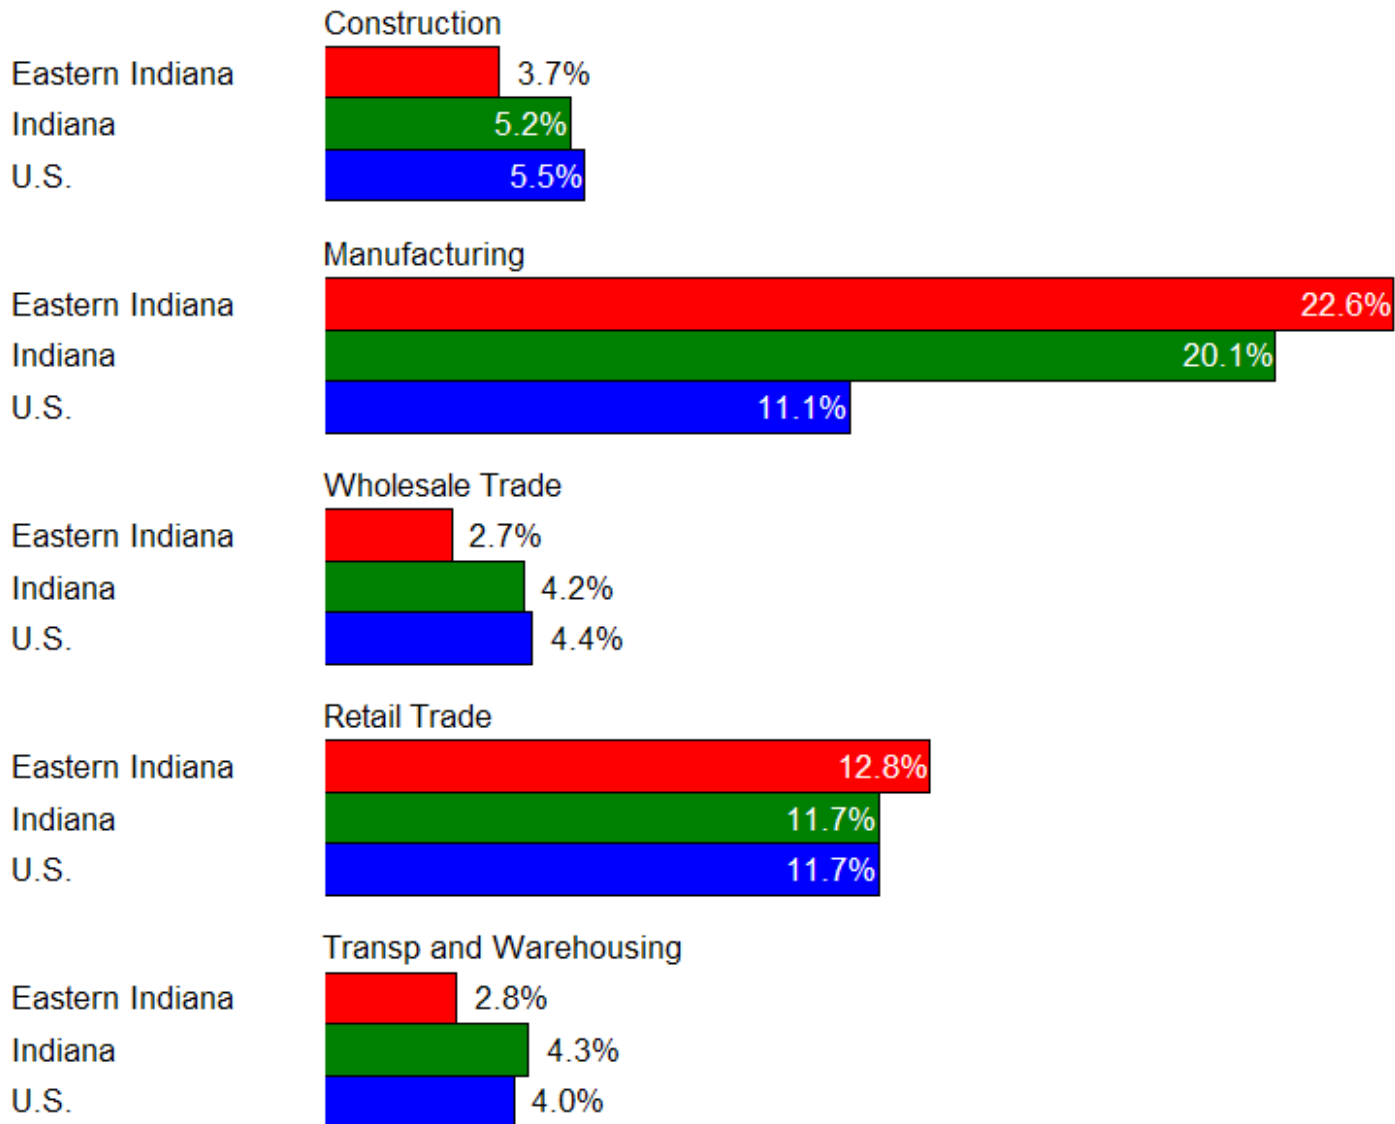

Employment Shares, 2004