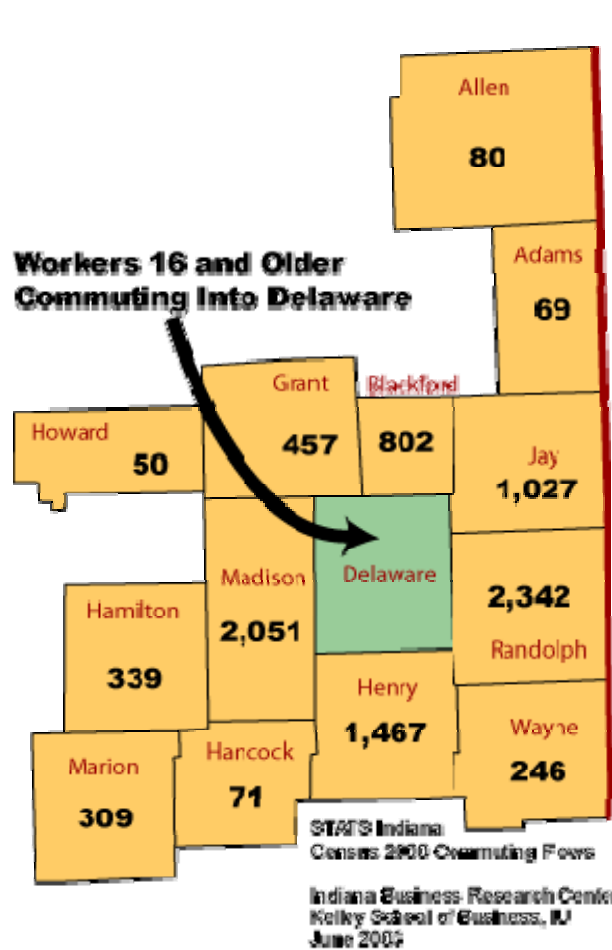

Cross-Commuting is Significant