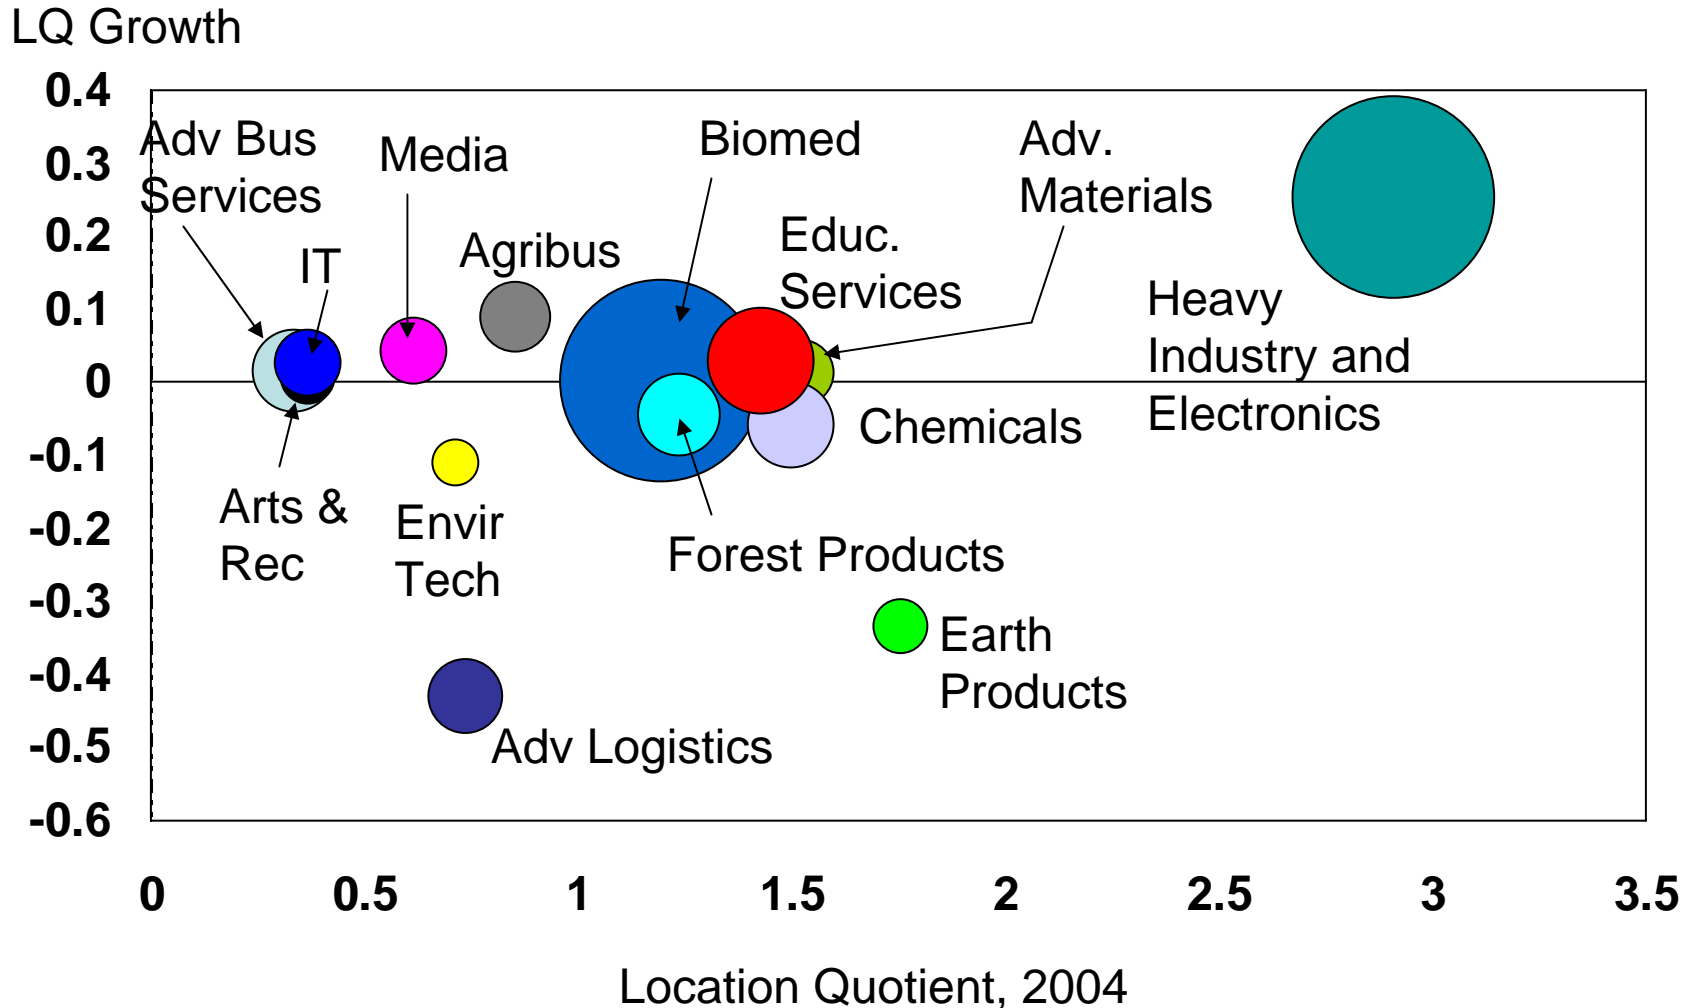

Eastern Indiana Industry Clusters

Employment Analysis