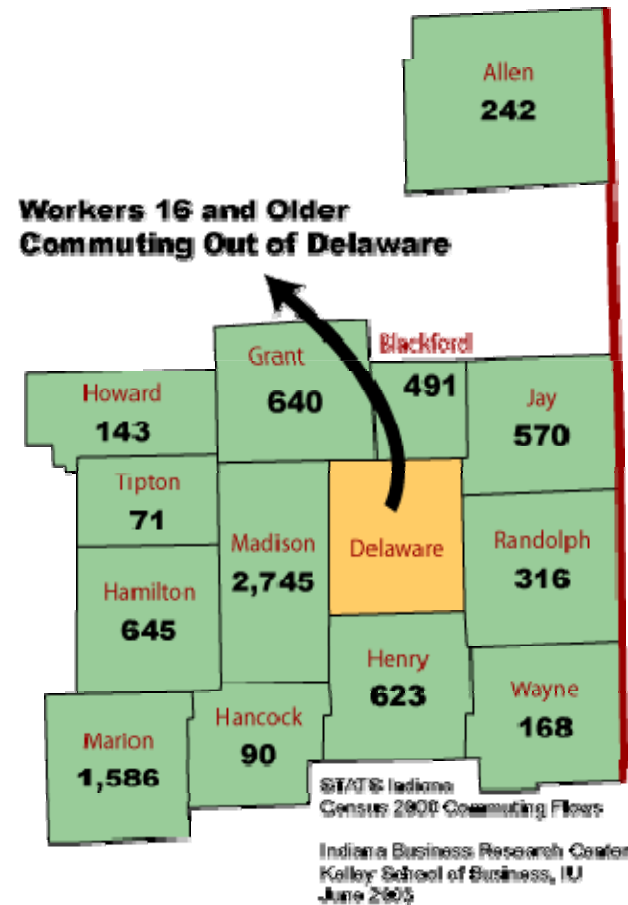

Cross-Commuting is Significant