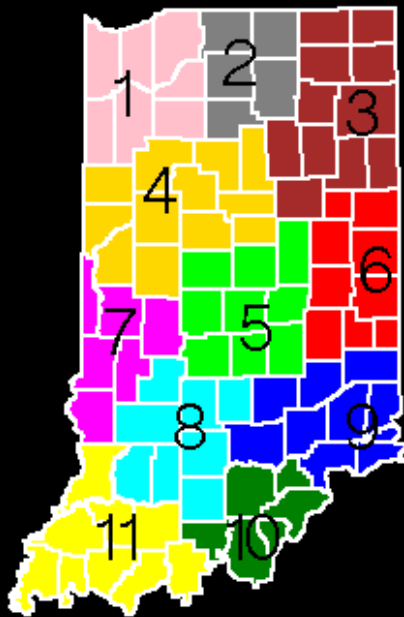

Indiana Growth Regions

Pct. of Workforce in Production/Transp Occupations