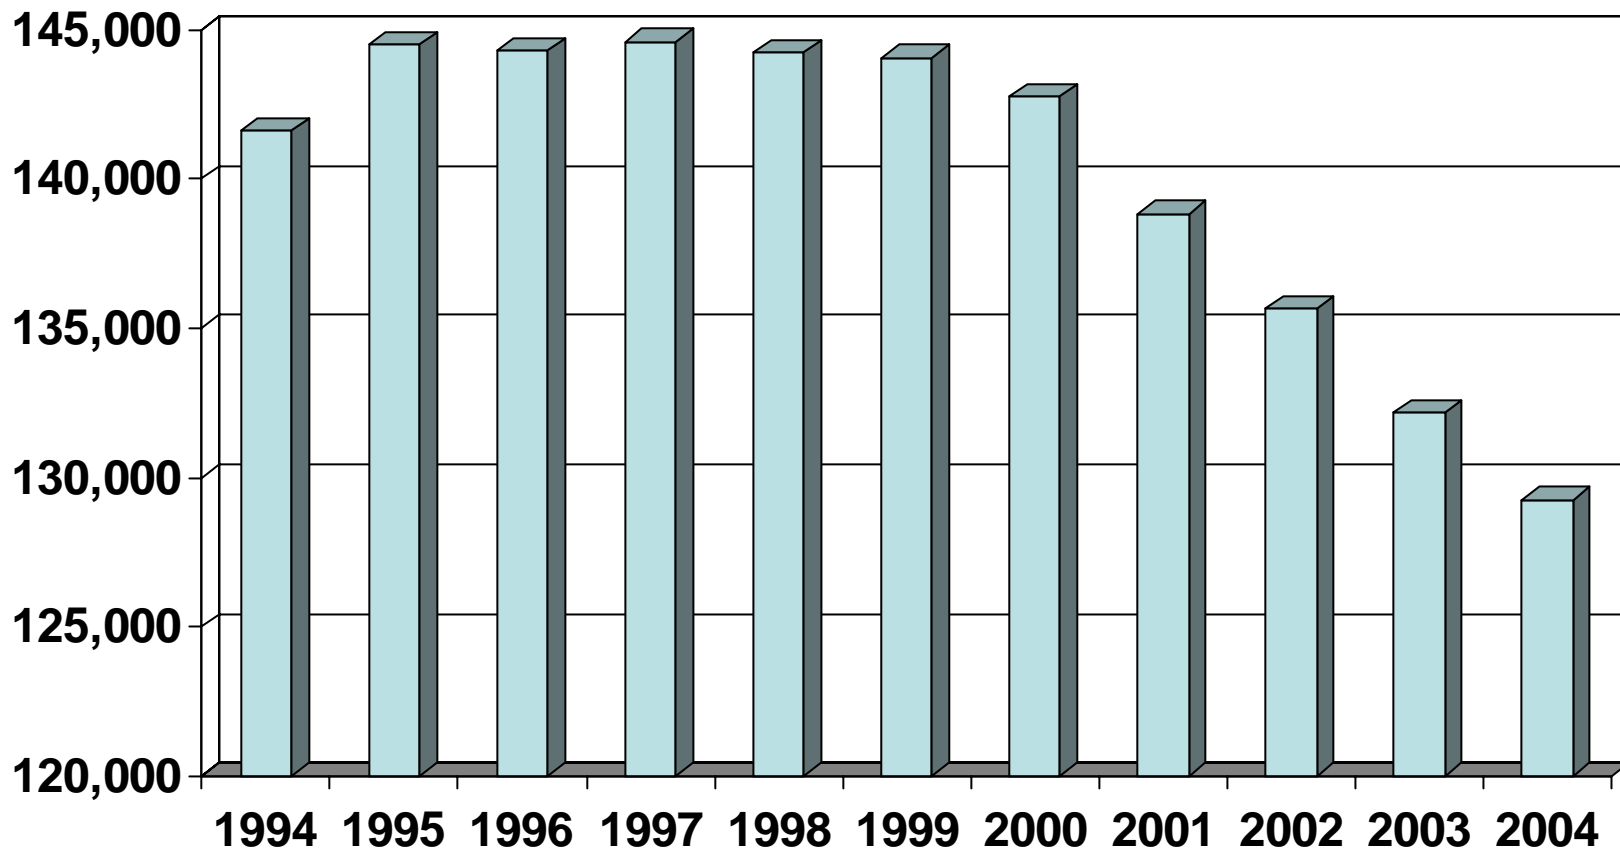

# The Eastern Indiana Economy

- 9 counties, 2,977 sq. miles, 350,000 people
- 186,000 people working in 302 different industries
- Economy dominated by manufacturing
- Only region in Indiana to suffer population loss since 1990

# Employment Shares, 2004, continued

# Employment Has Fallen Since the mid-1990's

Total Covered Employment, Eastern Indiana