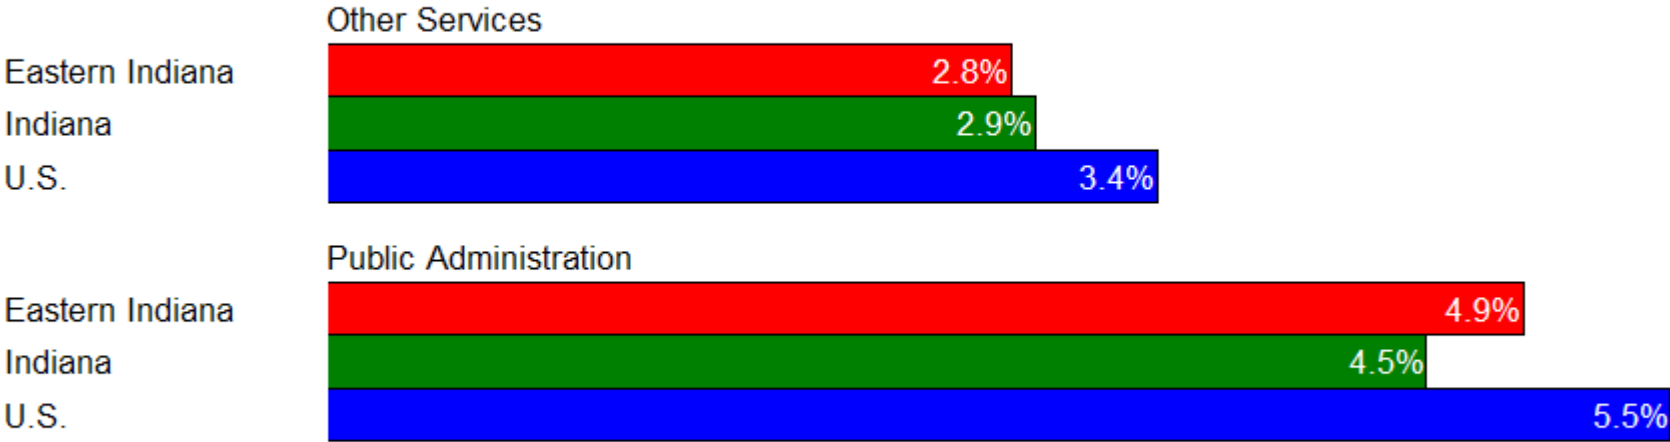

Employment Shares, 2004, continued