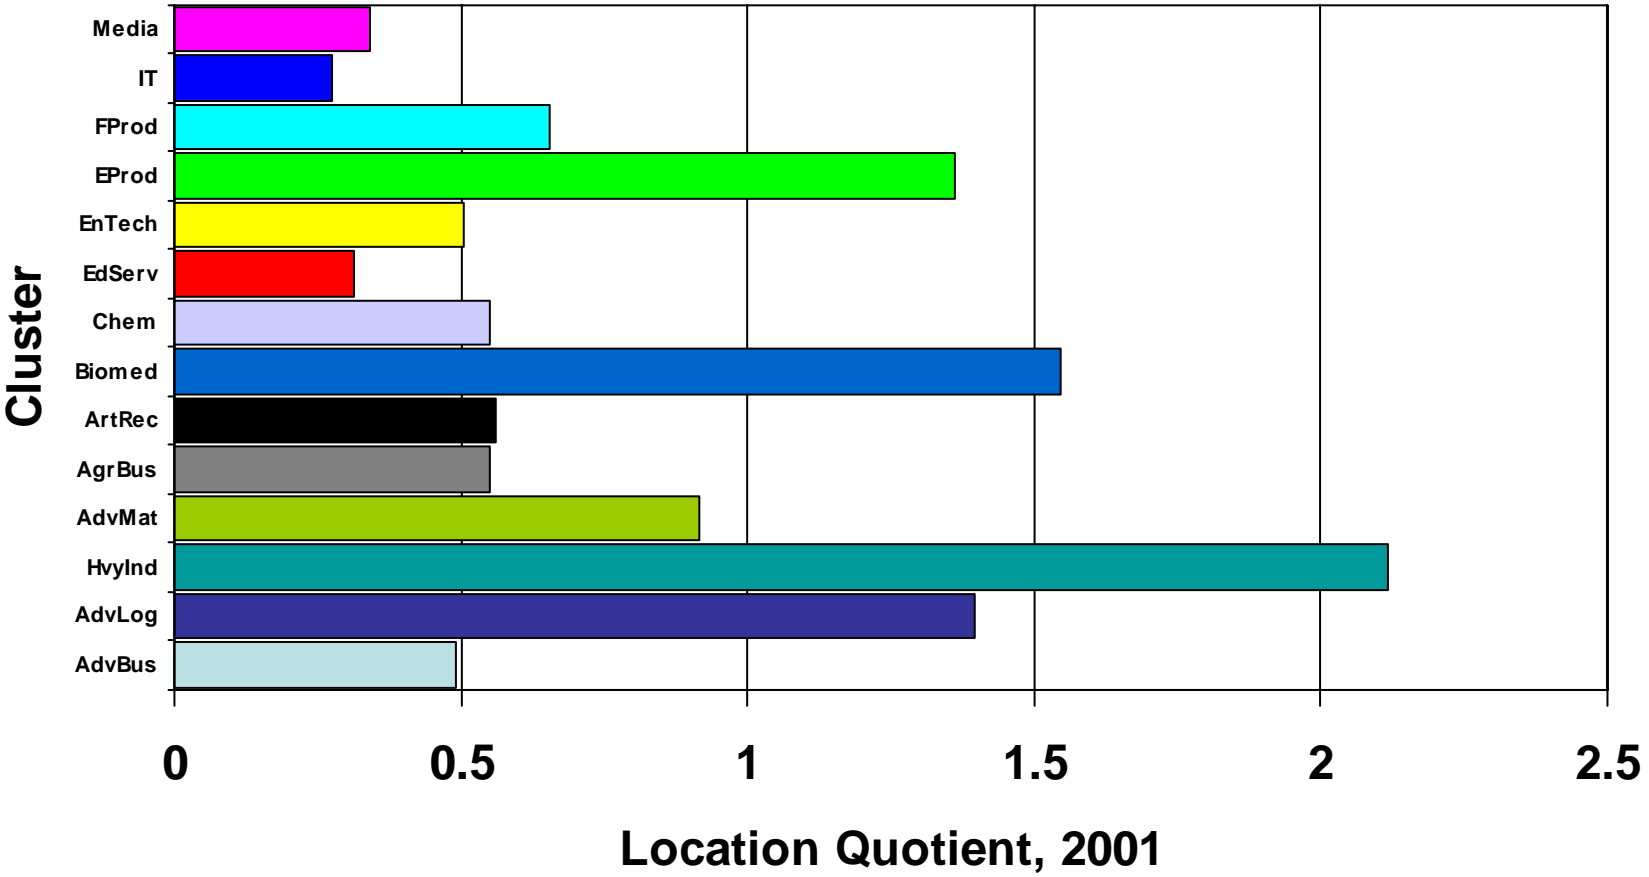

Delaware County Employment Analysis