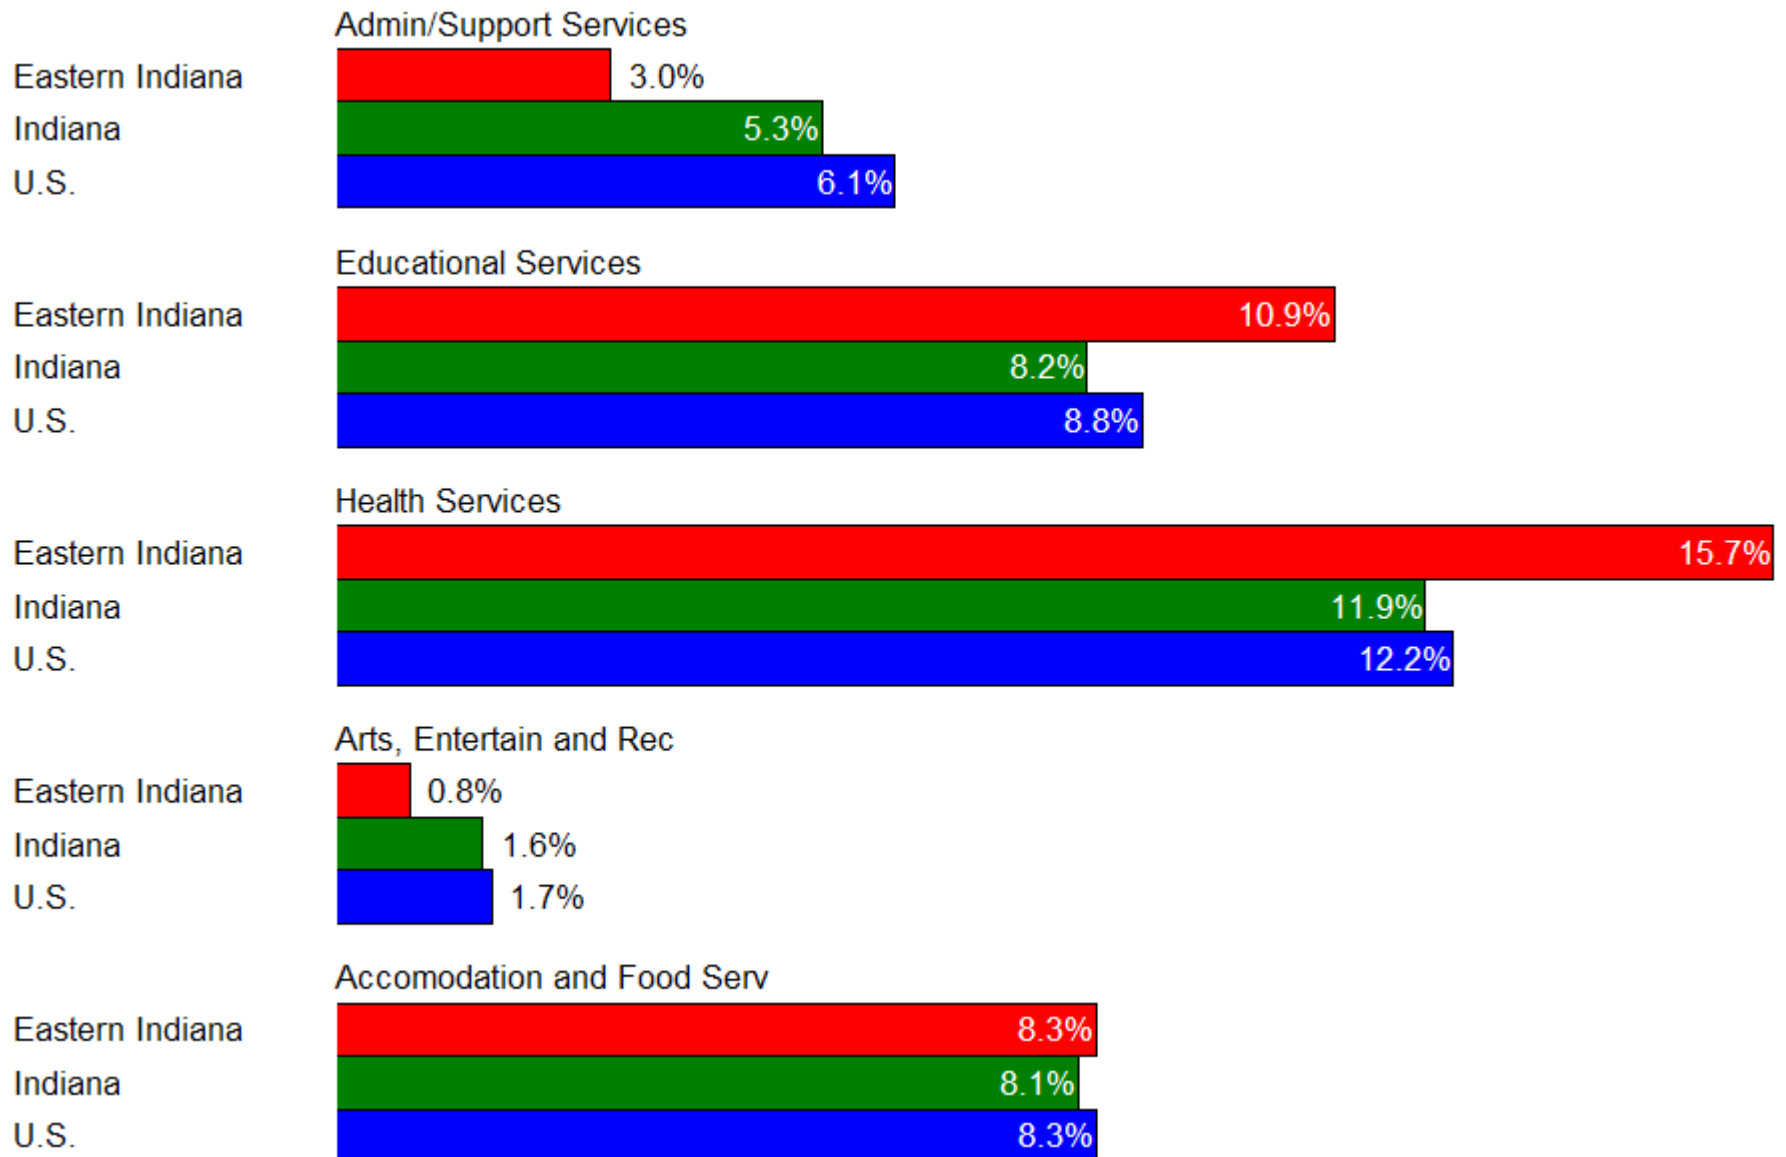

Employment Shares, 2004, continued