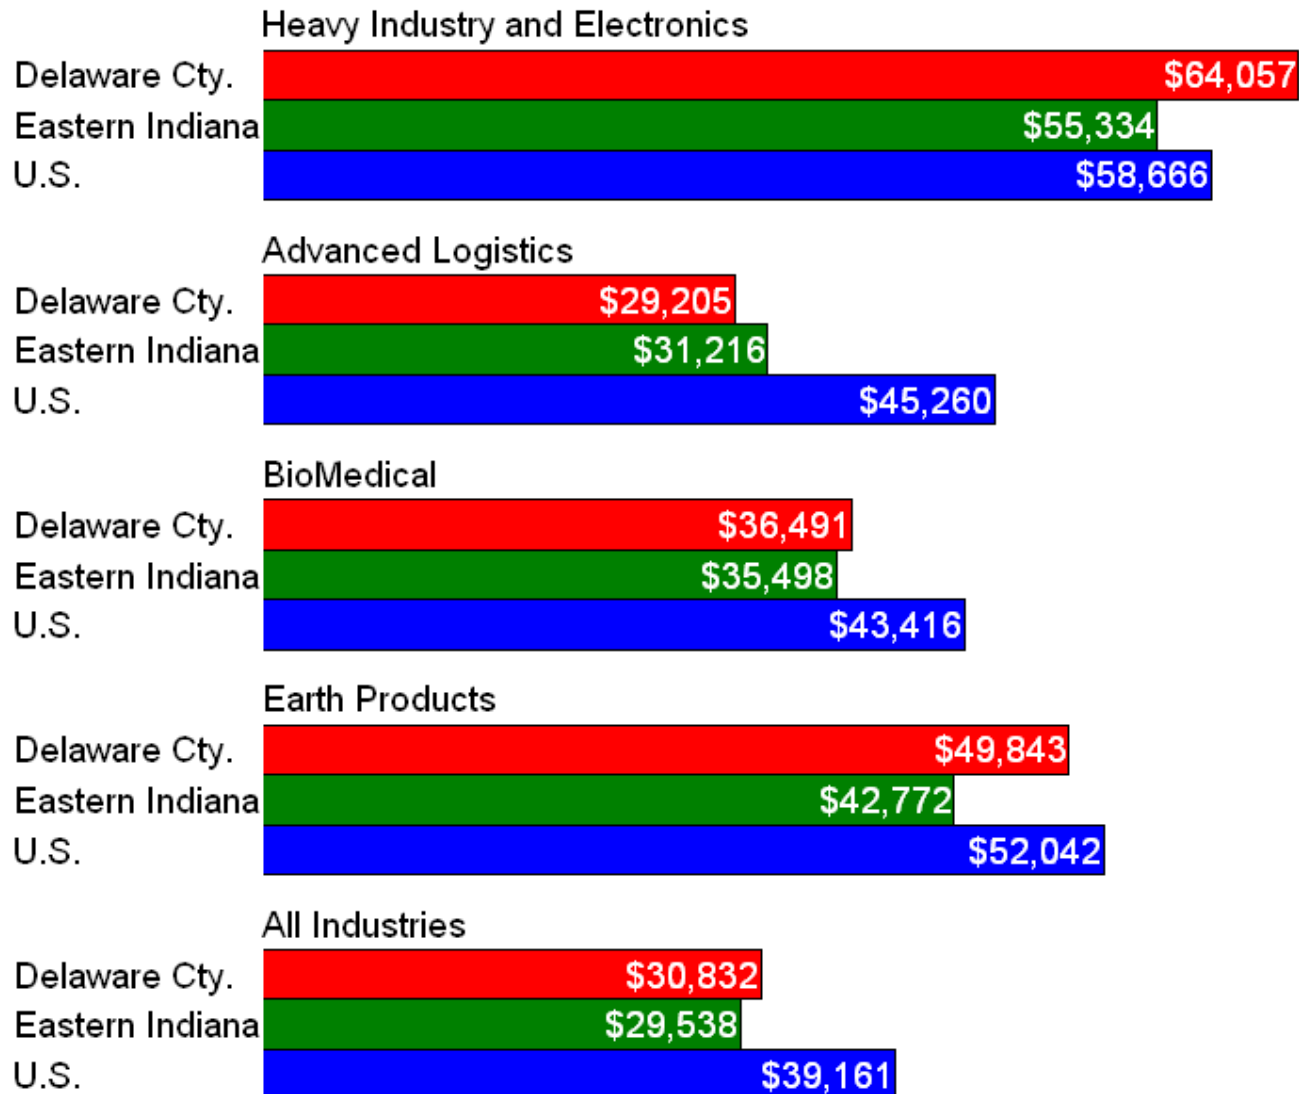

Average Annual Pay, Selected Clusters, 2001